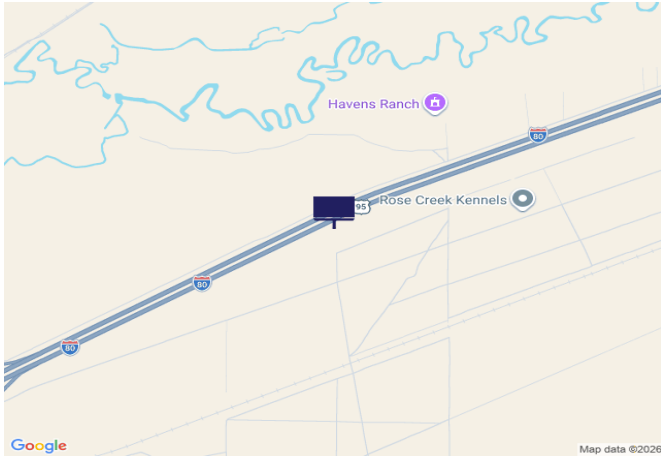

IR80/US95, 100' W of Herschell Rd

Location Description : Interstate Route 80/U.S. Route 95, 100 feet West of Herschell Road

Traffic Direction : Eastbound

Monthly Viewers : 143,520

Size : 16' x 28'

City: Winnemucca

County: Humboldt

Zip: 89445

GPS : 40.908913, -117.861617

Mile Post : 169.8

Read : Right

Illumination : No

Inventory: 01107

Availability : Occupied