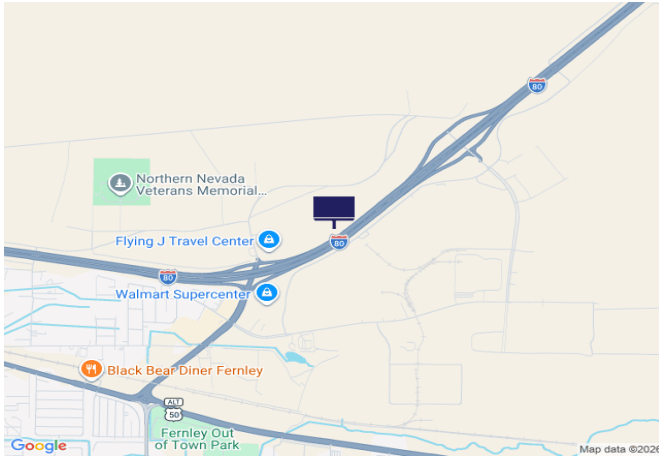

IR80, 2000' E of Truck Inn Way

Location Description : Interstate Route 80/U.S. Route 95, 2000 feet East of Truck Inn Way
Traffic Direction : Westbound
Monthly Viewers : 198,720
Size : 10' x 44'
City: Fernley
County: Lyon
Zip: 89408
GPS : 39.616741, -119.211347
Mile Post : 49.2
Read : Right
Illumination : Yes
Inventory : 01066
Availability : Occupied