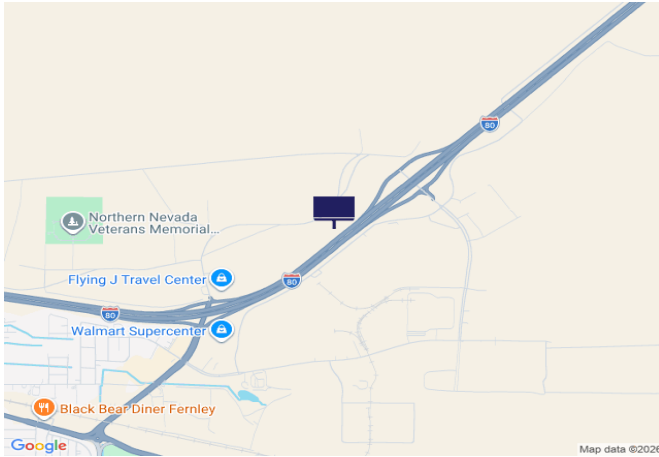

IR80, 0.7 mi E of Truck Inn Way

Location Description : Interstate Route 80/U.S. Route 95, 0.7 mi East of Truck Inn Way

Traffic Direction : Westbound

Monthly Viewers : 132,480

Size : 16.25' x 48'

City: Fernley

County: Lyon

Zip: 89408

GPS : 39.619724, -119.207377

Mile Post : 49.5

Read : Right

Illumination : No

Inventory: 01069

Availability : Occupied