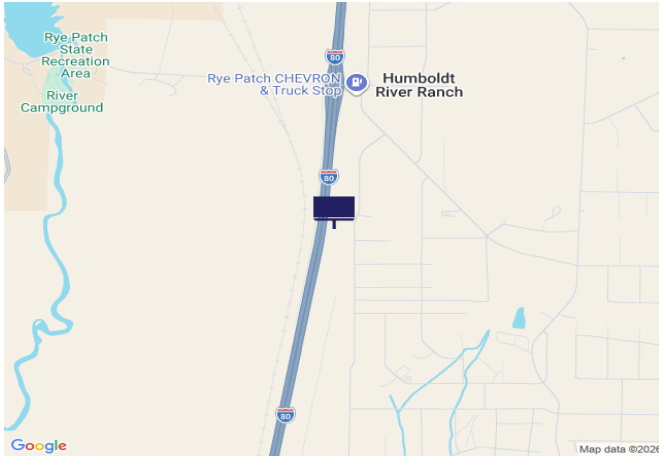

## IR80/US95, 8.6 mi E of Cosgrave Exit 118

**Location Description :** Interstate Route 80/U.S. Route 95, 8.6 miles East of Cosgrave Exit 118

**Traffic Direction :** Westbound

**Monthly Viewers :** 200,790

**Size :** 14' x 48'

**City:** Rye Patch

**County:** Pershing

**Zip:** 89419

**GPS :** 40.456203, -118.285067

**Mile Post :** 128.5

**Read :** Left

**Illumination :** Yes